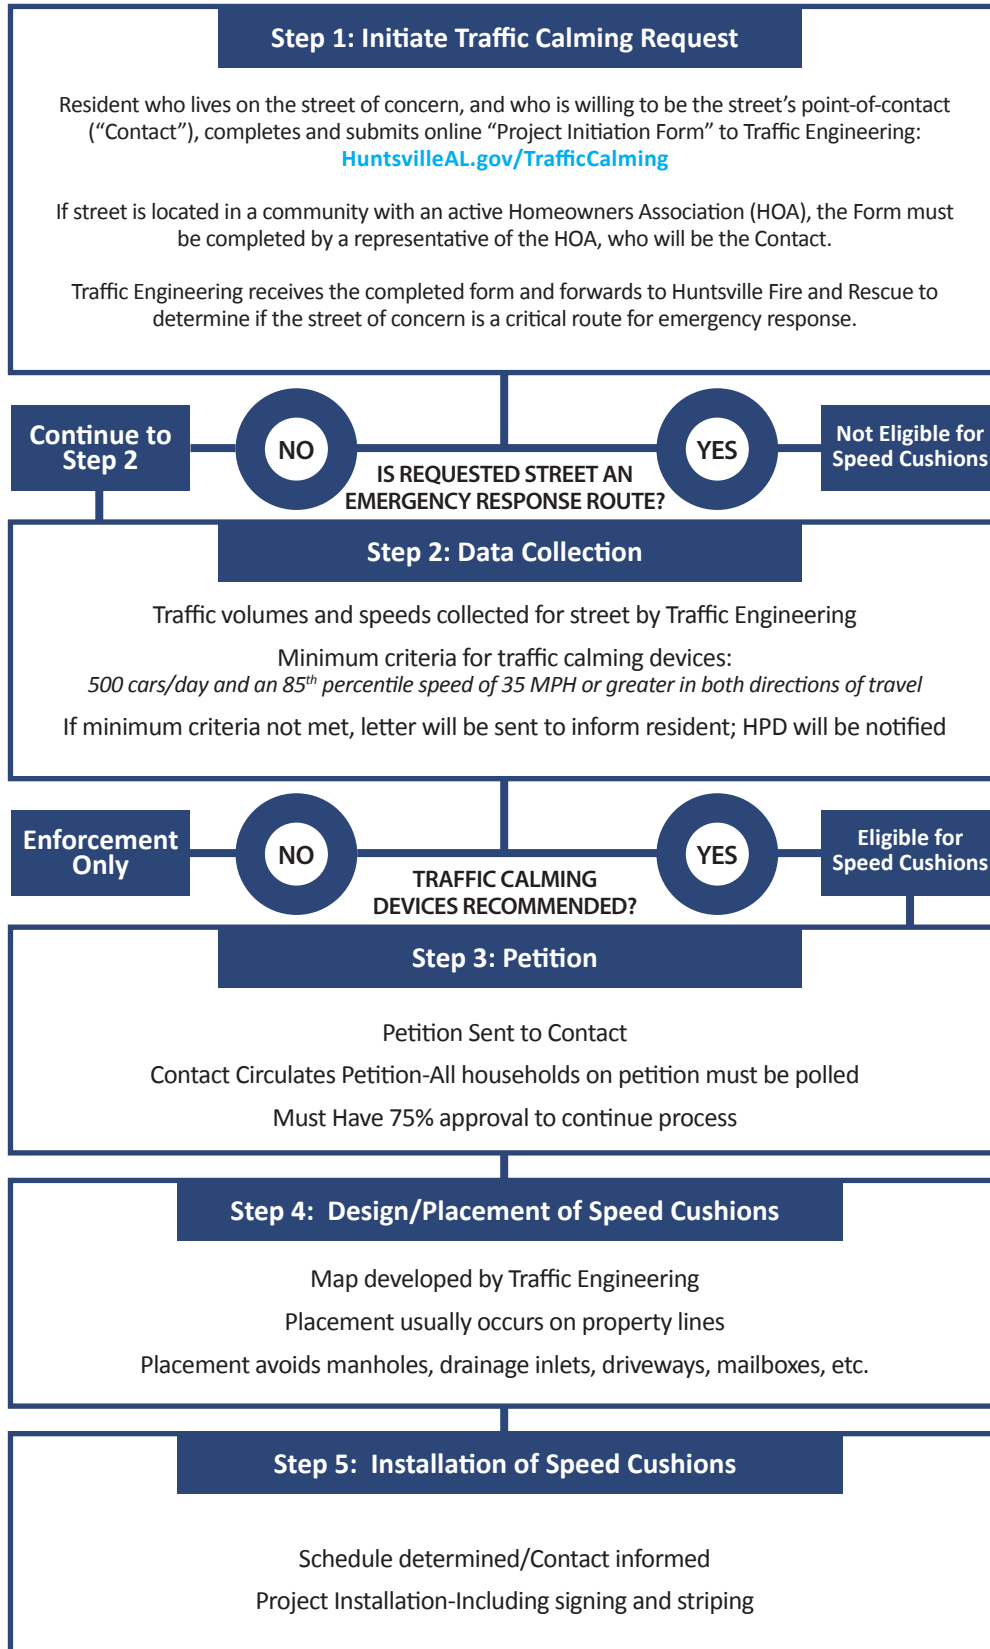

HUNTSVILLE

The Star of Alabama

TRAFFIC CALMING CHART

Note: A roadway must be two lanes or less, and have a posted speed of 25 MPH, to be eligible.